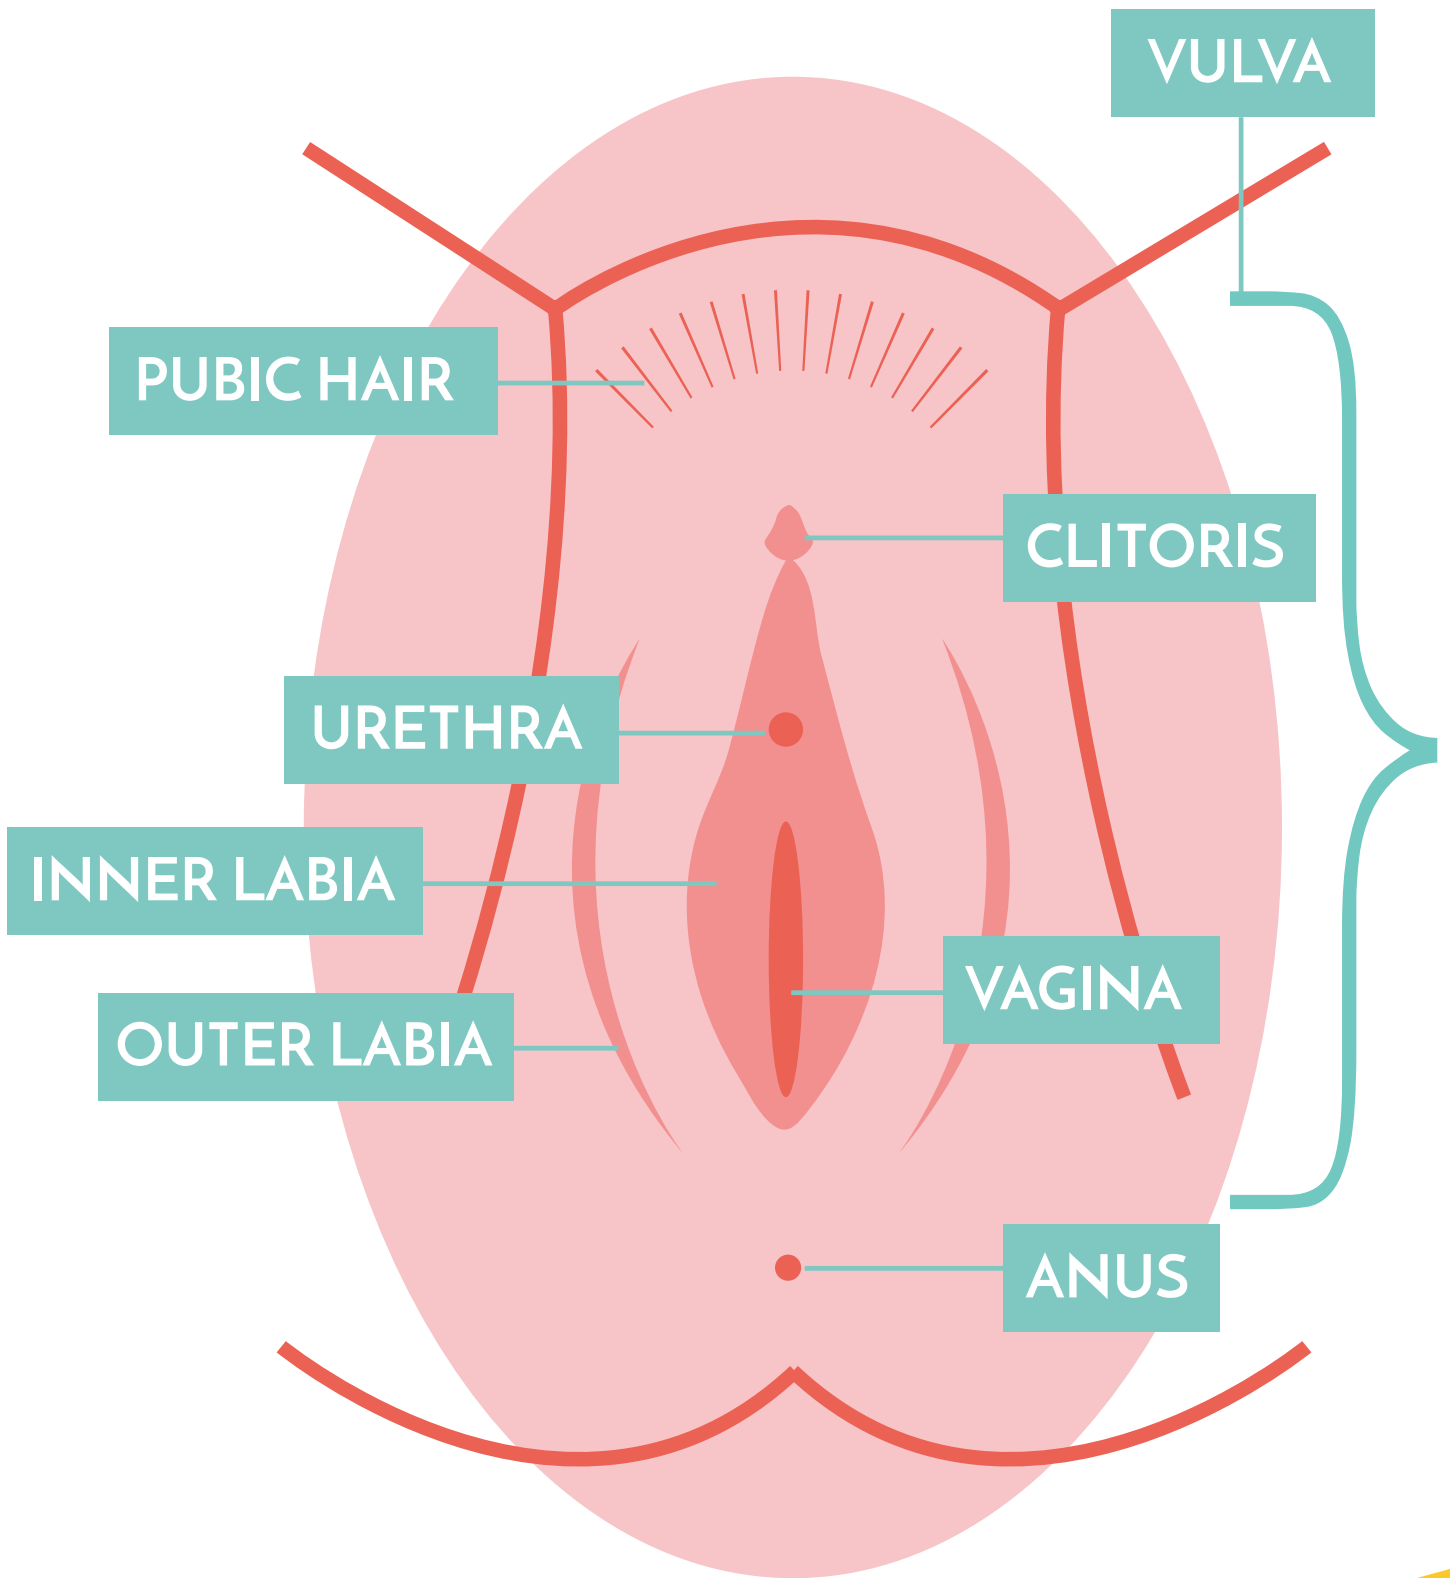

FALLOPIAN TUBE

WOMB

OVARY

CERVIX

VAGINA

#RethinkPeriods

[www.rethinkperiods.org.uk](http://www.rethinkperiods.org.uk)

[www.citytosea.org.uk](http://www.citytosea.org.uk)

RETHINK  
PERIODS

[Yellow rectangular label]

[Yellow rectangular label]

[Yellow rectangular label]

[Yellow rectangular label]

[Yellow rectangular label]